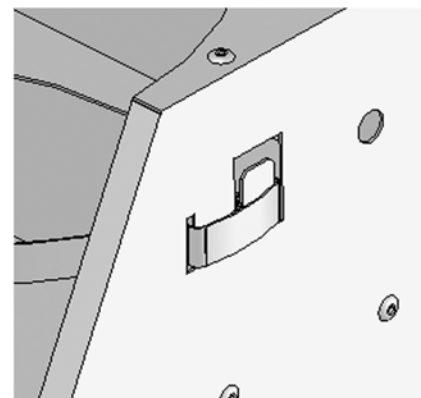

For customer support contact: THOMAS MOLONEY PTY LTD