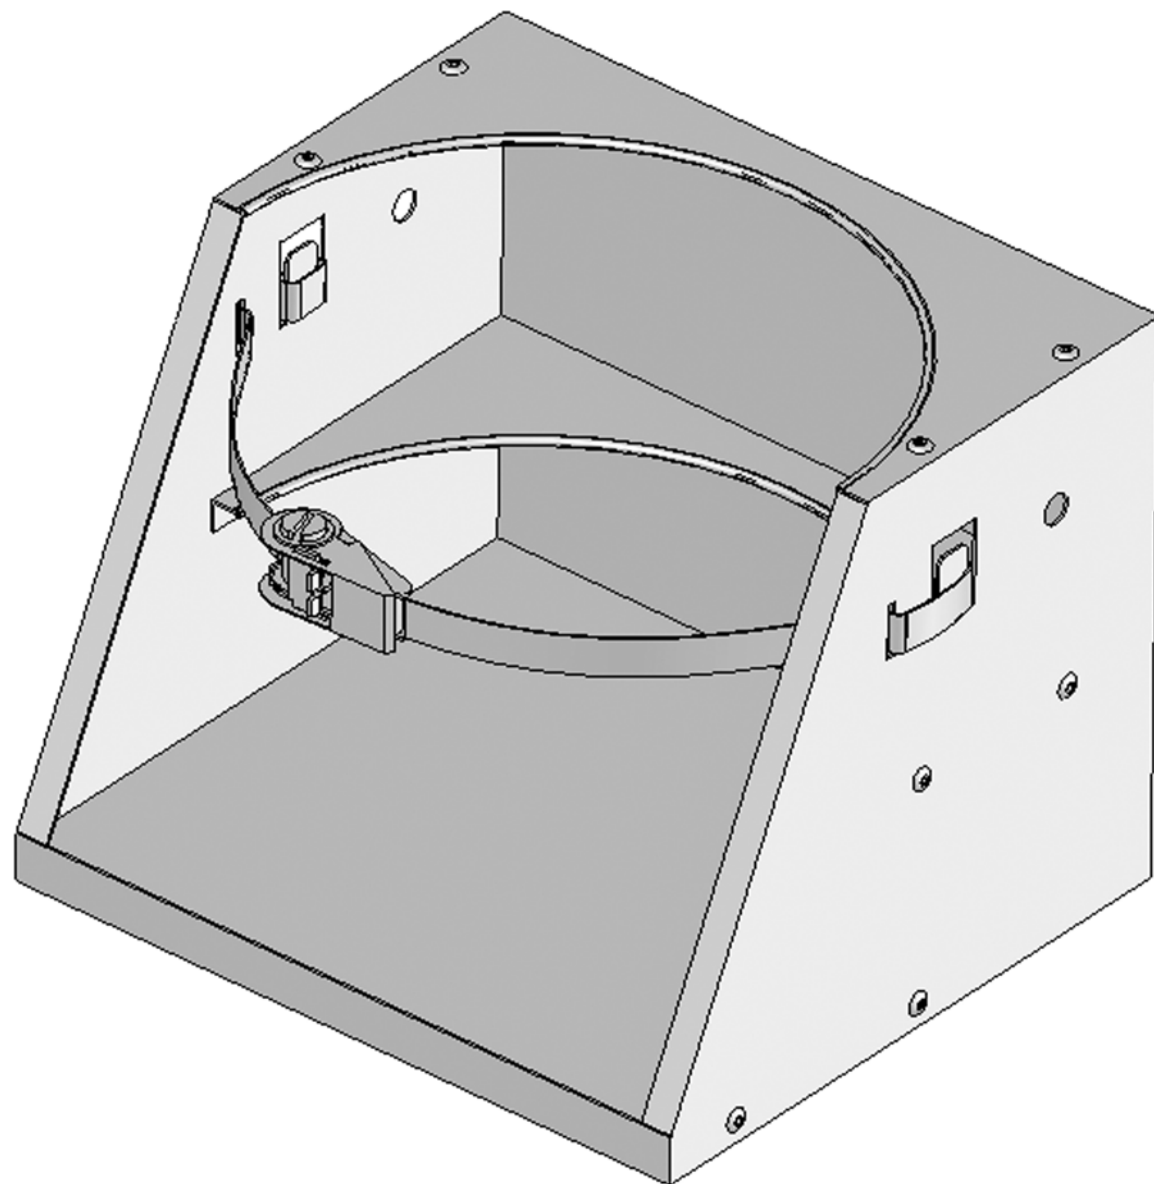

ROLA·Shelf
ROLA·CASE

ASSEMBLY INSTRUCTIONS

PLEASE READ CAREFULLY

Designed and Manufactured in Australia by:
THOMAS MOLONEY PTY LTD T/as ON SITE SYSTEMS
PH : (02) 43401444 Fax : (02) 43401400
Email : enquiry@rolacase.com
Web : www.rolacase.com