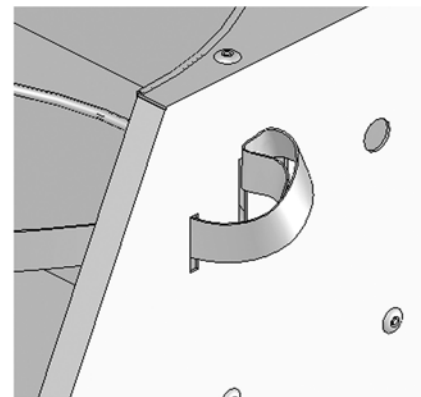

ROLA·Shelf
ROLA·CASE

ASSEMBLY INSTRUCTIONS

PLEASE READ CAREFULLY

Designed and Manufactured in Australia by:
THOMAS MOLONEY PTY LTD T/as ON SITE SYSTEMS
PH : (02) 43401444 Fax : (02) 43401400
Email : enquiry@rolacase.com
Web : www.rolacase.com

1.

2.

3.

For customer support contact: THOMAS MOLONEY PTY LTD