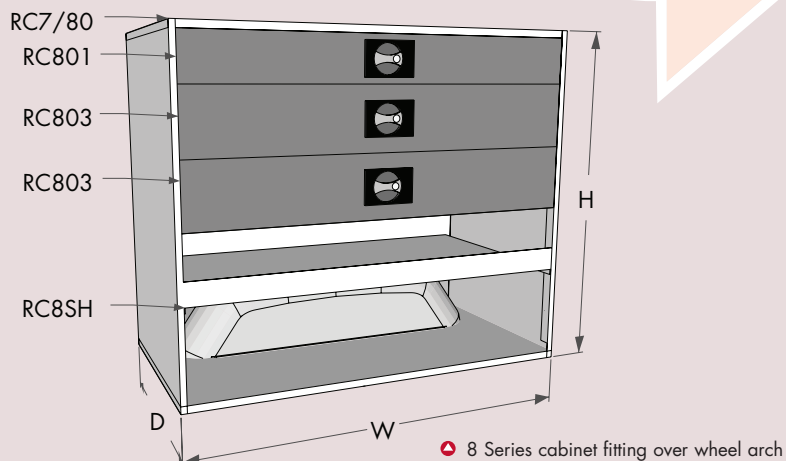

**ROLA•CASE** cabinets are compatible with 4,8 & 12 series **ROLA•Shelf** frame systems. The cabinet are adaptable to use over wheel arches.

## 4 Series Cabinets

	H	D	W
<b>RC2</b>	230	460	419
<b>RC3</b>	325	460	419
<b>RC4</b>	420	460	419
<b>RC5</b>	547	460	419
<b>RC7</b>	767	460	419

### ACCESSORIES - Drawers & Shelves

<b>RC401</b>	95	425	375
<b>RC403</b>	136	425	375
<b>RC4SH</b>	50(front)	425	375