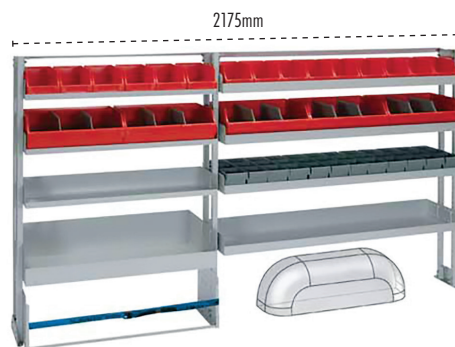

MULTI-PURPOSE KITS

RSKIT8/HD/EP

Inclusions	
Qty	Description
1	RSSF/HD/80/X Heavy Duty Start Frame
2	RSSH/84 Mid Mount Shelf
1	RSSH/88 Low Mount Shelf
1	RSSH/86 Floor Mount Shelf
1	RSPEP/L End Panel
2	RSPEP/HK End Panel Hooks
1	RSPEP/MH End Panel Tool Tray

RSKIT7/HD

Inclusions	
Qty	Description
1	RSSF/HD/80/X Heavy Duty Start Frame
1	RSSH/83 High Mount Shelf
1	RSSH/84 Mid Mount Shelf
1	RSSH/85 Low Mount Shelf
1	RSSH/86 Floor Mount Shelf
6	RP25 Red Small Plastic Bin
2	RP120 Red Medium Plastic Bin + Dividers
8	RP100 Small Grey Plastic Bin + Dividers
2	RP240 Large Red Plastic Bin
1	RCDK3-2/C Dual Cabinet Kit with RolaCases
2	RSBAR/80 Support Bar
1	RSPEP/UNV/FT Flat End Panel

RSKIT13/HD

Inclusions	
Qty	Description
1	RSSF/HD/120/X Heavy Duty Start Frame
1	RSEFR/HD/80/X Heavy Duty Extension Frame
1	RSSH/83 High Mount Shelf
1	RSSH/84 Mid Mount Shelf
1	RSSH/88 Low Mount Shelf
1	RSSH/86 Floor Mount Shelf
2	RSSH/128 Floor Mount Shelf
1	RSLBX/122 Lockable Box
6	RP25 Red Small Plastic Bin
2	RP120 Red Medium Plastic Bin
16	RP400X200 Large Grey Plastic Bin + Dividers
2	RP240 Large Red Plastic Bin
1	RSPEP/UNV/FT Flat End Panel

RSKIT2/HD

Inclusions	
Qty	Description
1	RSSF/HD/120/X Heavy Duty Start Frame
1	RSEFR/HD/80/X Heavy Duty Extension Frame
1	RSSH/83 High Mount Shelf
1	RSSH/84 Mid Mount Shelf
1	RSSH/85 Low Mount Shelf
1	RSSH/86 Floor Mount Shelf
1	RSSH/123 High Mount Shelf
1	RSSH/124 Mid Mount Shelf
1	RSSH/125 Low Mount Shelf
1	RSSH/128 Floor Mount Shelf
15	RP25 Red Small Plastic Bin
5	RP120 Red Medium Plastic Bin + Dividers
12	RP100 Large Grey Plastic Bin + Dividers
1	RSFLE + RS840A Floor Mount Enclosure
1	RSPEP/UNV/FT Flat End Panel