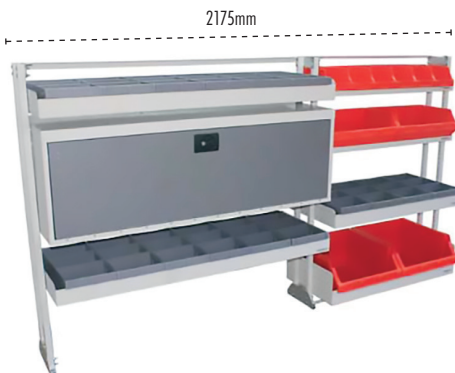

MULTI-PURPOSE KITS

RSKIT8/HD/EP

Inclusions	
Qty	Description
1	RSSF/HD/80/X Heavy Duty Start Frame
2	RSSH/84 Mid Mount Shelf
1	RSSH/88 Low Mount Shelf
1	RSSH/86 Floor Mount Shelf
1	RSPEP/L End Panel
2	RSPEP/HK End Panel Hooks
1	RSPEP/MH End Panel Tool Tray

RSKIT7/HD

Inclusions	
Qty	Description
1	RSSF/HD/80/X Heavy Duty Start Frame
1	RSSH/83 High Mount Shelf
1	RSSH/84 Mid Mount Shelf
1	RSSH/85 Low Mount Shelf
1	RSSH/86 Floor Mount Shelf
6	RP25 Red Small Plastic Bin
2	RP120 Red Medium Plastic Bin + Dividers
8	RP100 Small Grey Plastic Bin + Dividers
2	RP240 Large Red Plastic Bin
1	RCDK3-2/C Dual Cabinet Kit with RolaCases
2	RSBAR/80 Support Bar
1	RSPEP/UNV/FT Flat End Panel

RSKIT13/HD

Inclusions	
Qty	Description
1	RSSF/HD/120/X Heavy Duty Start Frame
1	RSEFR/HD/80/X Heavy Duty Extension Frame
1	RSSH/83 High Mount Shelf
1	RSSH/84 Mid Mount Shelf
1	RSSH/88 Low Mount Shelf
1	RSSH/86 Floor Mount Shelf
2	RSSH/128 Floor Mount Shelf
1	RSLBX/122 Lockable Box
6	RP25 Red Small Plastic Bin
2	RP120 Red Medium Plastic Bin
16	RP400X200 Large Grey Plastic Bin + Dividers
2	RP240 Large Red Plastic Bin
1	RSPEP/UNV/FT Flat End Panel

RSKIT2/HD

Inclusions	
Qty	Description
1	RSSF/HD/120/X Heavy Duty Start Frame
1	RSEFR/HD/80/X Heavy Duty Extension Frame
1	RSSH/83 High Mount Shelf
1	RSSH/84 Mid Mount Shelf
1	RSSH/85 Low Mount Shelf
1	RSSH/86 Floor Mount Shelf
1	RSSH/123 High Mount Shelf
1	RSSH/124 Mid Mount Shelf
1	RSSH/125 Low Mount Shelf
1	RSSH/128 Floor Mount Shelf
15	RP25 Red Small Plastic Bin
5	RP120 Red Medium Plastic Bin + Dividers
12	RP100 Large Grey Plastic Bin + Dividers
1	RSFLE + RS840A Floor Mount Enclosure
1	RSPEP/UNV/FT Flat End Panel