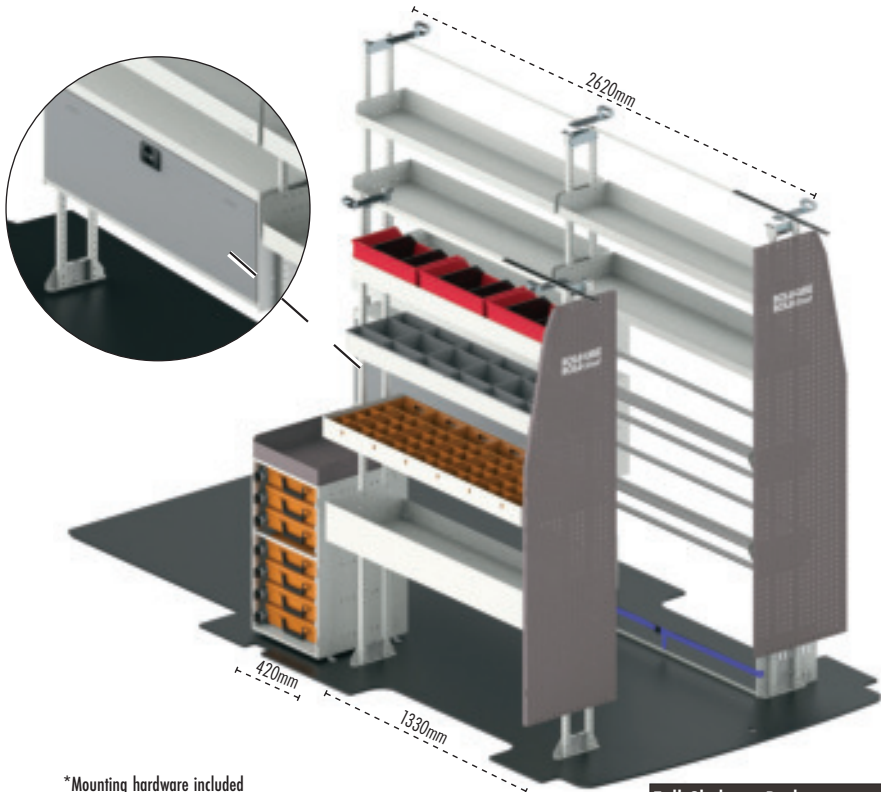

Passenger's Side

1	RSSF/HD/120/2006	Heavy Duty Start Frame
1	RSSH/124	Mid Mount Shelf
1	RSSH/125	Low Mount Shelf
2	RSSH/126	Floor Mount Shelf
1	RSPEP/MDRF/L	Left Mid Roof End Panel

*Mounting hardware included
 **Roof Racks, Mesh and Vapour cargo barriers available online

Full Shelving Package #RSHRLGE

GENERAL PACKAGE

Driver's Side

Qty	Code	Description
1	RSSF/HD/120/2006	Heavy Duty Start Frame
1	RSEFR/HD/120/2006	Heavy Duty Extension Frame
2	RSSH/124	Mid Mount Shelf
2	RSSH/125	Low Mount Shelf
3	RSSH/126	Floor Mount Shelf
1	RSLBX/122	T2 Series Lockable Box
1	RSFLE + RS120A	Floor Mount Enclosure
1	RCVCH	Vertical Case Holder
1	RC001/CL	Rolacase With Clear Lid
1	RSPEP/MDRF/R	Right Mid Roof End Panel

Passenger's Side

1	RSSF/HD/120/2006	Heavy Duty Start Frame
1	RSSH/124	Mid Mount Shelf
3	RP120	Medium Red Plastic Bin
1	RSSH/125	Low Mount Shelf
6	RP200	Grey Medium Plastic Bin + Dividers
1	RSSH/126	Floor Mount Shelf
3	RP240	Large Red Plastic Bin
1	RSSH/129	Floor Mount Shelf
6	RP428	Medium Orange Plastic Bin + Dividers
1	RSPEP/MDRF/L	Left Mid Roof End Panel

*Mounting hardware included

**Roof Racks, Mesh and Vapour cargo barriers available online

Full Shelving Package #RSHLEL

ELECTRICAL PACKAGE

Driver's Side

Qty	Code	Description
1	RSSFR/HD/120/2006	Heavy Duty Start Frame
1	RSEFR/HD/120/2006	Heavy Duty Extension Frame
2	RSSHL/124	Mid Mount Shelf
2	RSSHL/125	Low Mount Shelf
1	RSSHL/126	Floor Mount Shelf
1	RSLBX/122	12 Series Lockable Box
2	RSCDH/121	Cable Drum Holder
1	RSFLE + RS120A	Floor Mount Enclosure
1	RSPEP/MDRF/R	Right Mid Roof End Panel