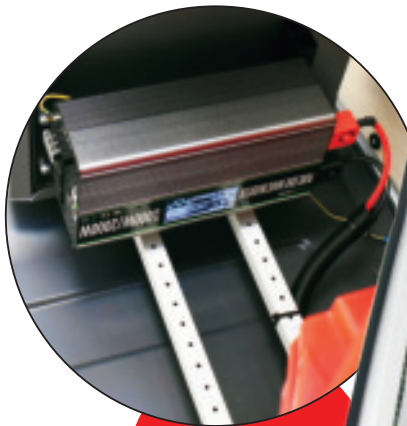

For Vehicles:

Renault Master
MWB/LWB/ELWB

Ford Transit
LWB/Jumbo

MB Sprinter
MWB/LWB/ELWB

VW Crafter
MWB/LWB

Iveco Daily
35-S/50-C/70-C

LDV V80 LWB

LDV Deliver 9

*When ordering, please supply the year, make, and model of your vehicle

**ELECTRONICS
AVAILABLE**

FITTED FORD TRANSIT

For more vehicle-specific packages,
please go online to www.rolacase.com

HIGH ROOF LONG VANS