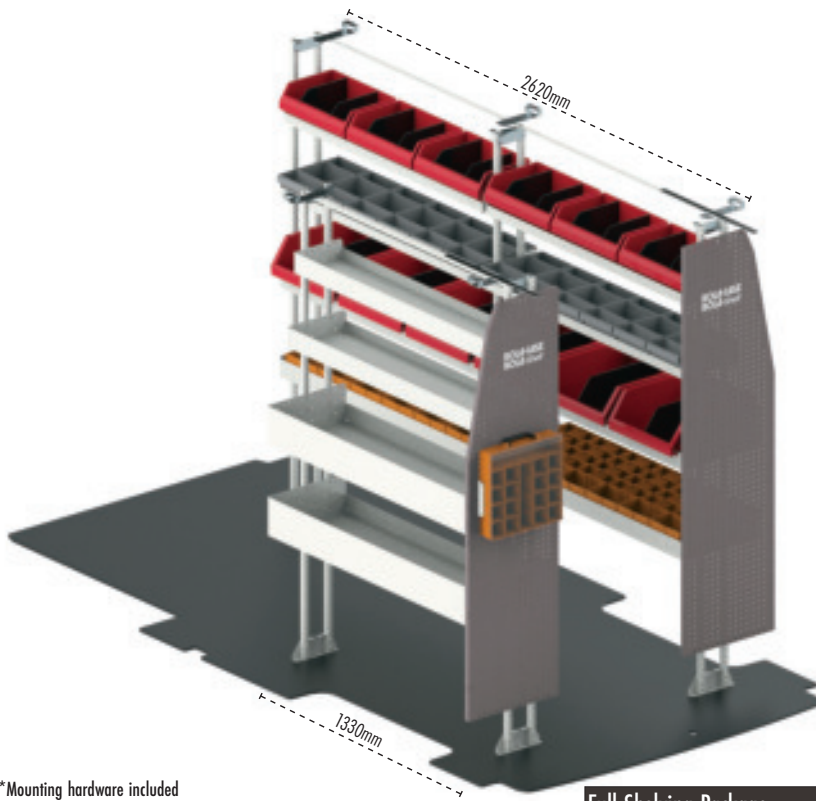

*Mounting hardware included

**Roof Racks, Mesh and Vapour cargo barriers available online

Full Shelving Package #RSHLAM