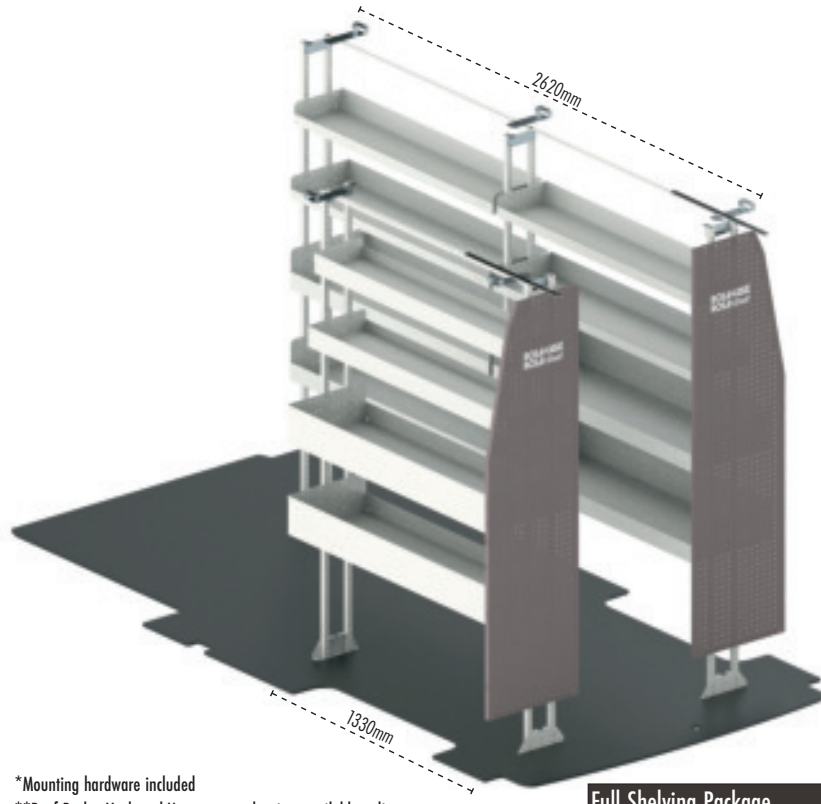

*When ordering, please supply the year, make, and model of your vehicle

**ELECTRONICS
AVAILABLE**

FITTED FORD TRANSIT

For more vehicle-specific packages,
please go online to www.rolacase.com

HIGH ROOF LONG VANS

*Mounting hardware included
 **Roof Racks, Mesh and Vapour cargo barriers available online

Full Shelving Package #RSHRLBA

BASIC PACKAGE

Driver's Side

Qty	Code	Description
1	RSSF/HD/120/2006	Heavy Duty Start Frame
1	RSEFR/HD/120/2006	Heavy Duty Extension Frame
2	RSSH/124	Mid Mount Shelf
2	RSSH/125	Low Mount Shelf
4	RSSH/126	Floor Mount Shelf
1	RSPEP/MDRF/R	Right Mid Roof End Panel

Passenger's Side

1	RSSF/HD/120/2006	Heavy Duty Start Frame
1	RSSH/124	Mid Mount Shelf
1	RSSH/125	Low Mount Shelf
2	RSSH/126	Floor Mount Shelf
1	RSPEP/MDRF/L	Left Mid Roof End Panel

*Mounting hardware included
 **Roof Racks, Mesh and Vapour cargo barriers available online

Full Shelving Package #RSHRLGE

GENERAL PACKAGE

Driver's Side

Qty	Code	Description
1	RSSF/HD/120/2006	Heavy Duty Start Frame
1	RSEFR/HD/120/2006	Heavy Duty Extension Frame
2	RSSH/124	Mid Mount Shelf
2	RSSH/125	Low Mount Shelf
3	RSSH/126	Floor Mount Shelf
1	RSLBX/122	T2 Series Lockable Box
1	RSFLE + RS120A	Floor Mount Enclosure
1	RCVCH	Vertical Case Holder
1	RC001/CL	Rolacase With Clear Lid
1	RSPEP/MDRF/R	Right Mid Roof End Panel