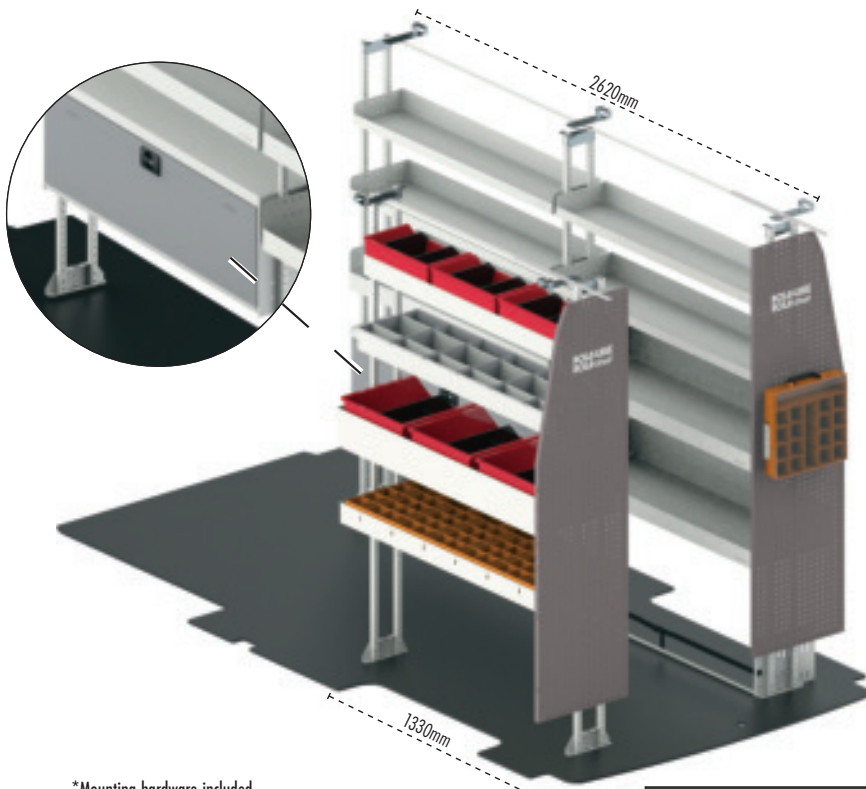

*When ordering, please supply the year, make, and model of your vehicle

**ELECTRONICS
AVAILABLE**

FITTED FORD TRANSIT

For more vehicle-specific packages,
please go online to www.rolacase.com

HIGH ROOF LONG VANS

*Mounting hardware included
 **Roof Racks, Mesh and Vapour cargo barriers available online

Full Shelving Package #RSHRLBA

BASIC PACKAGE

Driver's Side

Qty	Code	Description
1	RSSF/HD/120/2006	Heavy Duty Start Frame
1	RSEFR/HD/120/2006	Heavy Duty Extension Frame
2	RSSH/124	Mid Mount Shelf
2	RSSH/125	Low Mount Shelf
4	RSSH/126	Floor Mount Shelf
1	RSPEP/MDRF/R	Right Mid Roof End Panel

Passenger's Side

1	RSSF/HD/120/2006	Heavy Duty Start Frame
1	RSSH/124	Mid Mount Shelf
1	RSSH/125	Low Mount Shelf
2	RSSH/126	Floor Mount Shelf
1	RSPEP/MDRF/L	Left Mid Roof End Panel

*Mounting hardware included
 **Roof Racks, Mesh and Vapour cargo barriers available online

Full Shelving Package #RSHRLGE

GENERAL PACKAGE

Driver's Side

Qty	Code	Description
1	RSSF/HD/120/2006	Heavy Duty Start Frame
1	RSEFR/HD/120/2006	Heavy Duty Extension Frame
2	RSSH/124	Mid Mount Shelf
2	RSSH/125	Low Mount Shelf
3	RSSH/126	Floor Mount Shelf
1	RSLBX/122	T2 Series Lockable Box
1	RSFLE + RS120A	Floor Mount Enclosure
1	RCVCH	Vertical Case Holder
1	RC001/CL	Rolacase With Clear Lid
1	RSPEP/MDRF/R	Right Mid Roof End Panel