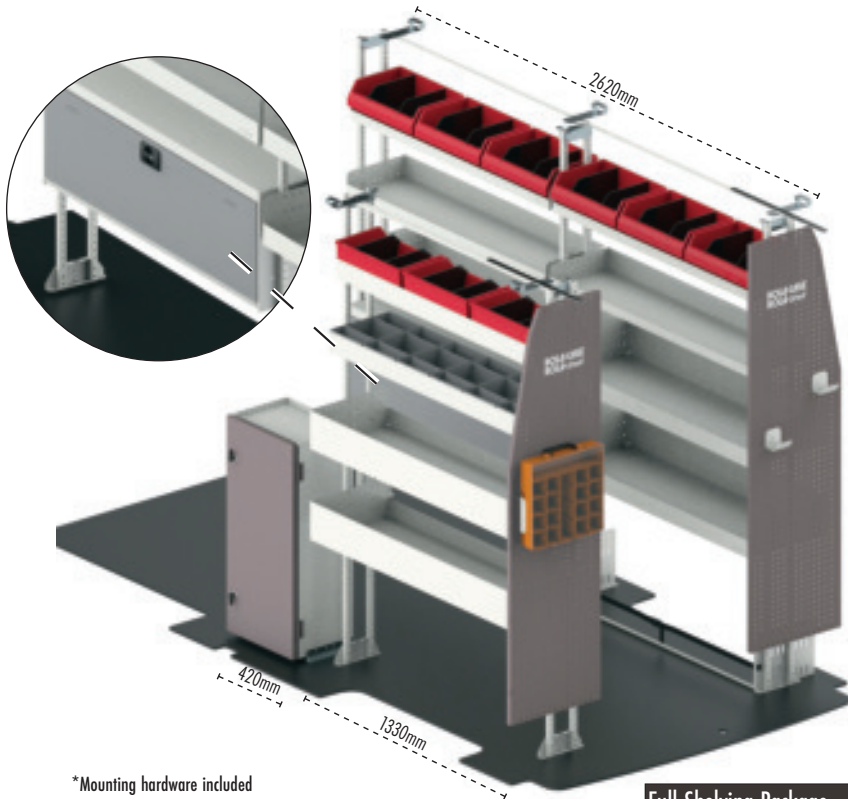

Passenger's Side

1	RSSFR/HD/120/2006	Heavy Duty Start Frame
1	RSSHL/124	Mid Mount Shelf
1	RSSHL/125	Low Mount Shelf
2	RSSHL/126	Floor Mount Shelf
1	RCVCH	Vertical Case Holder
1	RC001/CL	RolaCase With Clear Lid
1	RSPEP/MDRF/L	Left Mid Roof End Panel

*Mounting hardware included

**Roof Racks, Mesh and Vapour cargo barriers available online

Full Shelving Package #RSHLAM

HIGH ROOF LONG VANS

*Mounting hardware included
**Roof Racks, Mesh and Vapour cargo barriers available online