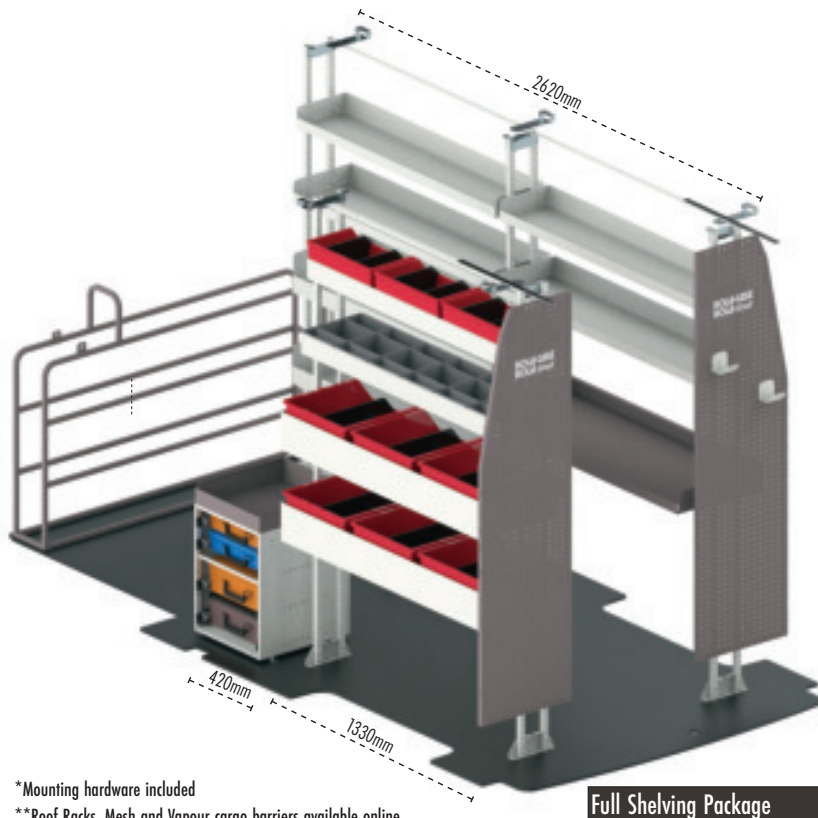

*Mounting hardware included

**Roof Racks, Mesh and Vapour cargo barriers available online

Full Shelving Package #RSHLAM

HIGH ROOF LONG VANS

*Mounting hardware included
**Roof Racks, Mesh and Vapour cargo barriers available online

Full Shelving Package #RSHRLHV

HVAC PACKAGE

Driver's Side

Qty	Code	Description
1	RSSF/HD/120/2006	Heavy Duty Start Frame
1	RSEFR/HD/120/2006	Heavy Duty Extension Frame
2	RSSH/124	Mid Mount Shelf
2	RSSH/125	Low Mount Shelf
3	RSSH/126	Floor Mount Shelf
1	RSLBX/122	12 Series Lockable Box
6	RP120	Red Medium Plastic Bin + Dividers
1	RSFLE + RS120A	Floor Mount Enclosure
1	RSPEP/MDRF/R	Right Mid Roof End Panel
2	RSPEP/HK	End Panel Hooks

Passenger's Side

1	RSSF/HD/120/2006	Heavy Duty Start Frame
1	RSSH/124	Mid Mount Shelf
3	RP120	Red Medium Plastic Bin + Dividers
1	RSSH/125	Low Mount Shelf
6	RP200	Grey Medium Plastic Bin + Dividers
2	RSSH/126	Floor Mount Shelf
1	RSPEP/MDRF/L	Left Mid Roof End Panel
1	RCVCH	Vertical Case Holder
1	RC001/CL	RolaCase With Clear Lid
1	RSGAC/42	Vented Gas Cabinet

*Mounting hardware included
**Roof Racks, Mesh and Vapour cargo barriers available online

Full Shelving Package #RSHRLTE

TECHNICIAN PACKAGE

Driver's Side

Qty	Code	Description
1	RSSF/HD/120/2006	Heavy Duty Start Frame
1	RSEFR/HD/120/2006	Heavy Duty Extension Frame
2	RSSH/124	Mid Mount Shelf
2	RSSH/125	Low Mount Shelf
2	RSSH/126	Floor Mount Shelf
1	RSWB/120	12 Series Work Bench
1	RSFLE + RS120A	Floor Mount Enclosure
1	RSPEP/MDRF/R	Right Mid Roof End Panel
2	RSPEP/HK	End Panel Hooks
1	FRAME GUARD	Sign Holder