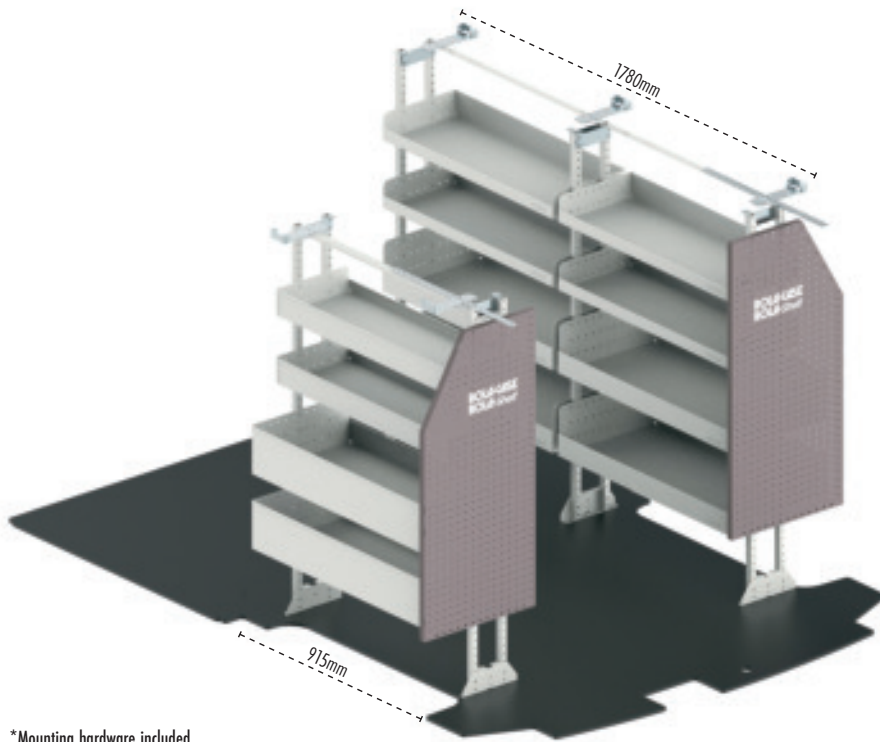

For Vehicles:

Hyundai iLoad / Crew\*

Ford Transit Custom SWB

Renault Trafic SWB

Mitsubishi Express SWB

VW Transporter SWB

\*Hyundai Crew will only need the drivers and passengers side bay of shelving, not the front drivers bay

Mercedes Benz Vito SWB

LDV V80 SWB *LOW ROOF*

LDV G10

\*When ordering, please supply the year, make, and model of your vehicle

**CUSTOM  
DRAWERS  
AVAILABLE**

FITTED FORD TRANSIT CUSTOM SWB

For more vehicle-specific packages,  
please go online to [www.rolacase.com](http://www.rolacase.com)

# LOW/MID ROOF SWB VANS

\*Mounting hardware included

\*\*Roof Racks, Mesh and Vapour cargo barriers available online