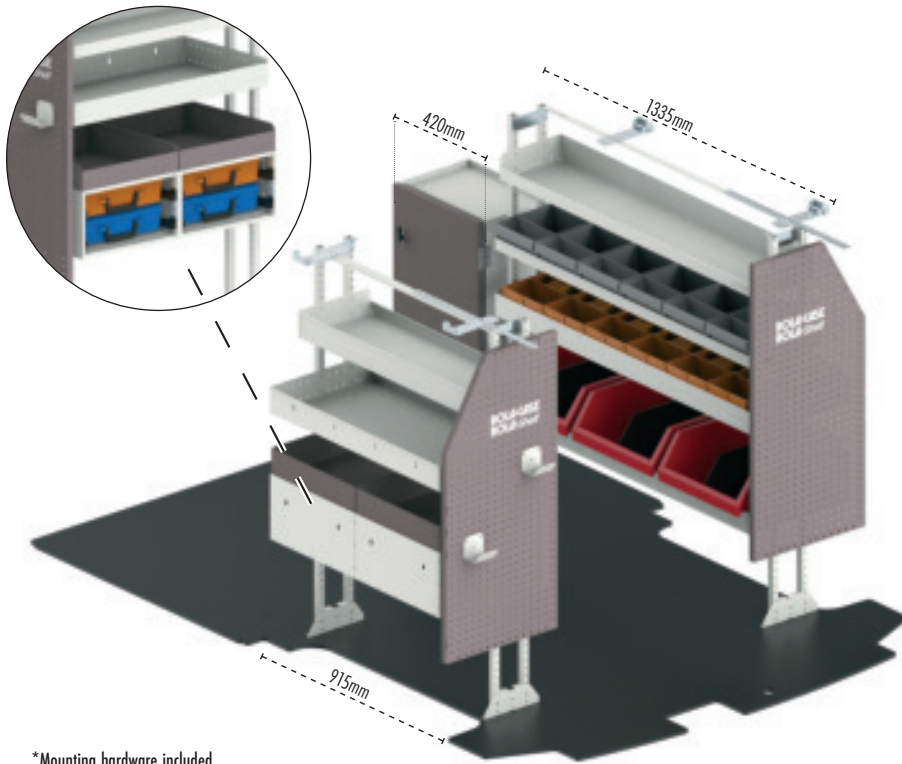

LOW/MID ROOF SWB VANS

*Mounting hardware included

** Roof Racks, Mesh and Vapour cargo barriers available online

Full Shelving Package #RSSWBHV

HVAC PACKAGE

Driver's Side

Qty Code	Description
1 RSSFR/HD/120/X	Heavy Duty Start Frame
2 RSSHL/125	Low Mount Shelf
6 RP200	Medium Grey Plastic Bin + Dividers
1 RSSHL/129	Floor Mount Shelf
6 RP428	Medium Orange Plastic Bin + Dividers
1 RSSHL/126	Floor Mount Shelf
3 RP240	Large Red Bin
1 RSPEP/R	Right End Panel
1 RSGAC/42	Vented Gas Cabinet

Passenger's Side

1 RSSFR/HD/80/X	Heavy Duty Start Frame
1 RSSHL/85	Mid Mount Shelf
1 RSSHL/89	Floor Mount Shelf
2 RCC/TT/40	Cabinet Tray
2 RCSK1/C	2 Drawer Cabinet Kit
2 RSBAR/80	8 Series Support Bar
1 RSPEP/L	Left End Panel
2 RSPEP/HK	End Panel Hooks