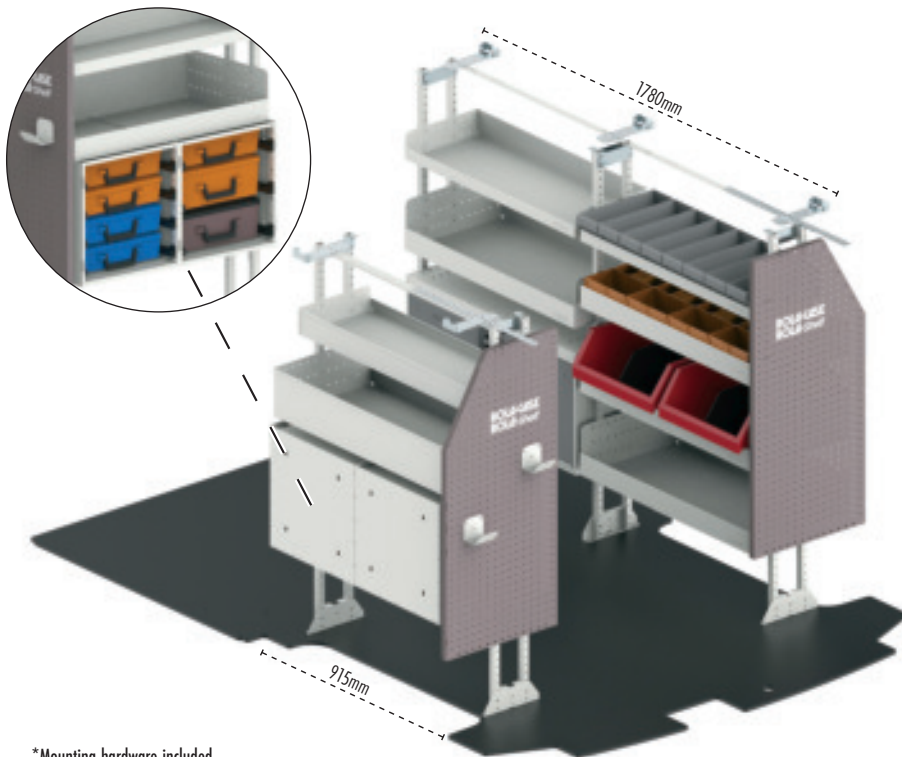

*Mounting hardware included

**Roof Racks, Mesh and Vapour cargo barriers available online

Full Shelving Package #RSSWBGE