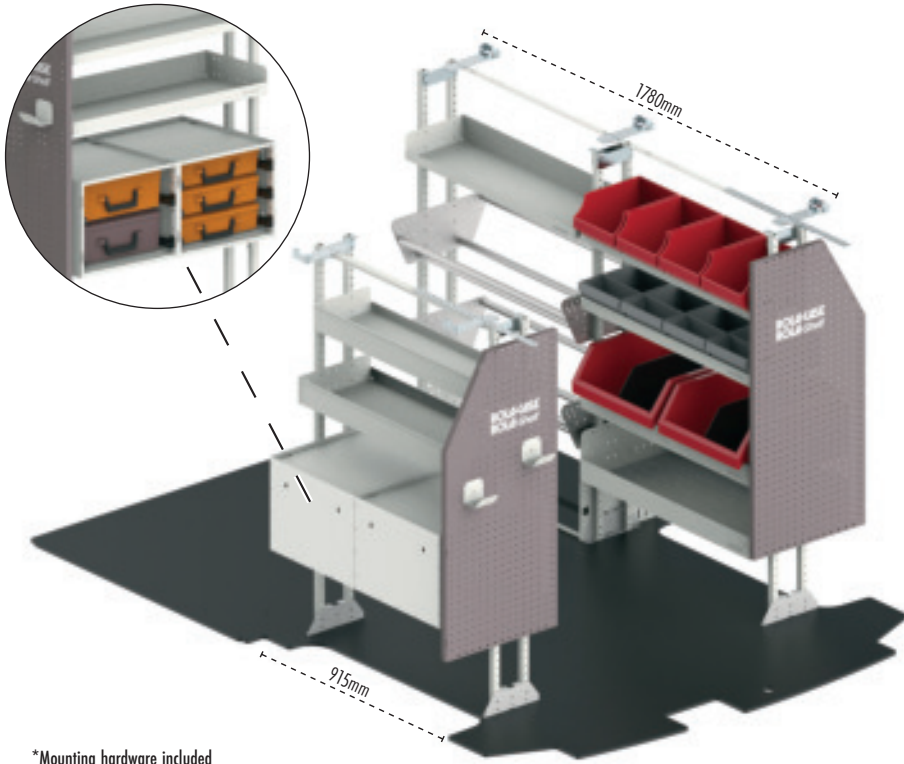

### Passenger's Side

1	RSSFR/HD/80/X	Heavy Duty Start Frame
1	RSSHL/85	Low Mount Shelf
1	RSSHL/86	Floor Mount Shelf
1	RCSK6/C	4 Drawer Cabinet Kit
1	RCSK7/C	3 Drawer Cabinet Kit
2	RSBAR/80	8 Series Support Bar
1	RSPEP/L	Left End Panel
2	RSPEP/HK	End Panel Hooks

\*Mounting hardware included

\*\*Roof Racks, Mesh and Vapour cargo barriers available online

## Full Shelving Package #RSSWBGE

\*Mounting hardware included

\*\* Roof Racks, Mesh and Vapour cargo barriers available online

**Full Shelving Package #RSSWBEL**