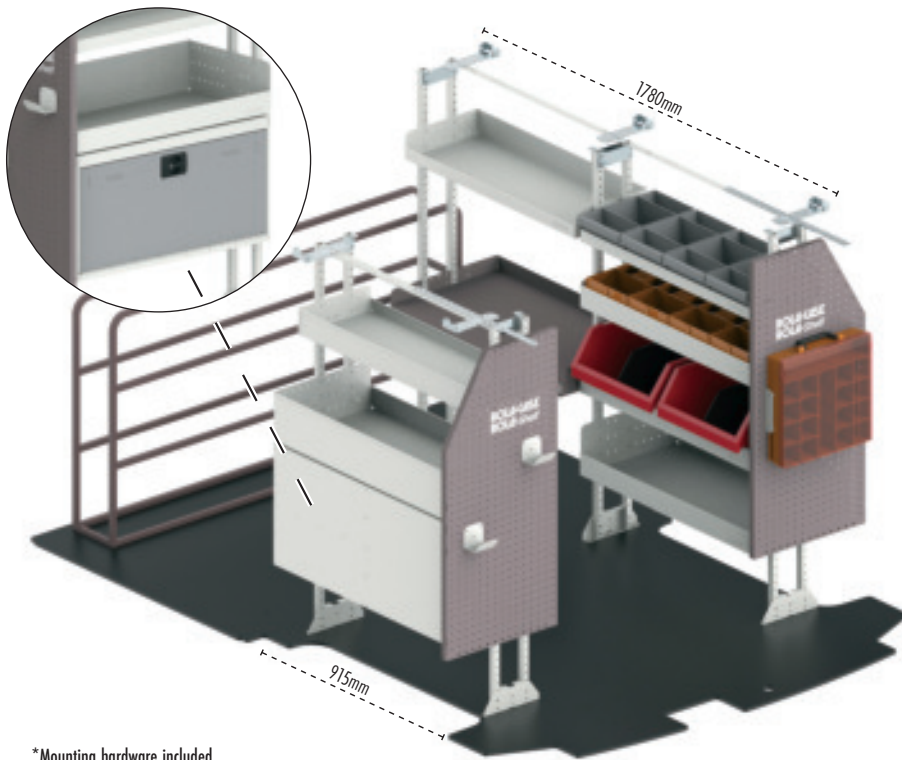

*Mounting hardware included

**Roof Racks, Mesh and Vapour cargo barriers available online

Full Shelving Package #RSSWBSV

SERVICE PACKAGE

Driver's Side

Qty Code	Description
1 RSSFR/HD/80/X	Heavy Duty Start Frame
1 RSEFR/HD/80/X	Heavy Duty Extension Frame
2 RSSHL/85	Low Mount Shelf
4 RP200	Medium Grey Plastic Bin + Dividers
1 RSSHL/89	Floor Mount Shelf
4 RP428	Medium Orange Bin + Dividers
2 RSSHL/86	Floor Mount Shelf
2 RP240	Large Red Plastic Bin
1 RSWB/80	Work Bench
1 RSPEP/R	Right End Panel
1 RCVCH	End Panel Case Holder
1 RCO01/CL	RolaCase
1 FRAME GUARD	Sign Holder

Passenger's Side

1 RSSFR/HD/80/X	Heavy Duty Start Frame Shell
1 RSSHL/85	Low Mount Shelf
1 RSSHL/86	Floor Mount Shelf
1 RSLBX/82	Lockable Box
1 RSPEP/L	Left End Panel
2 RSPEP/HK	End Panel Hooks