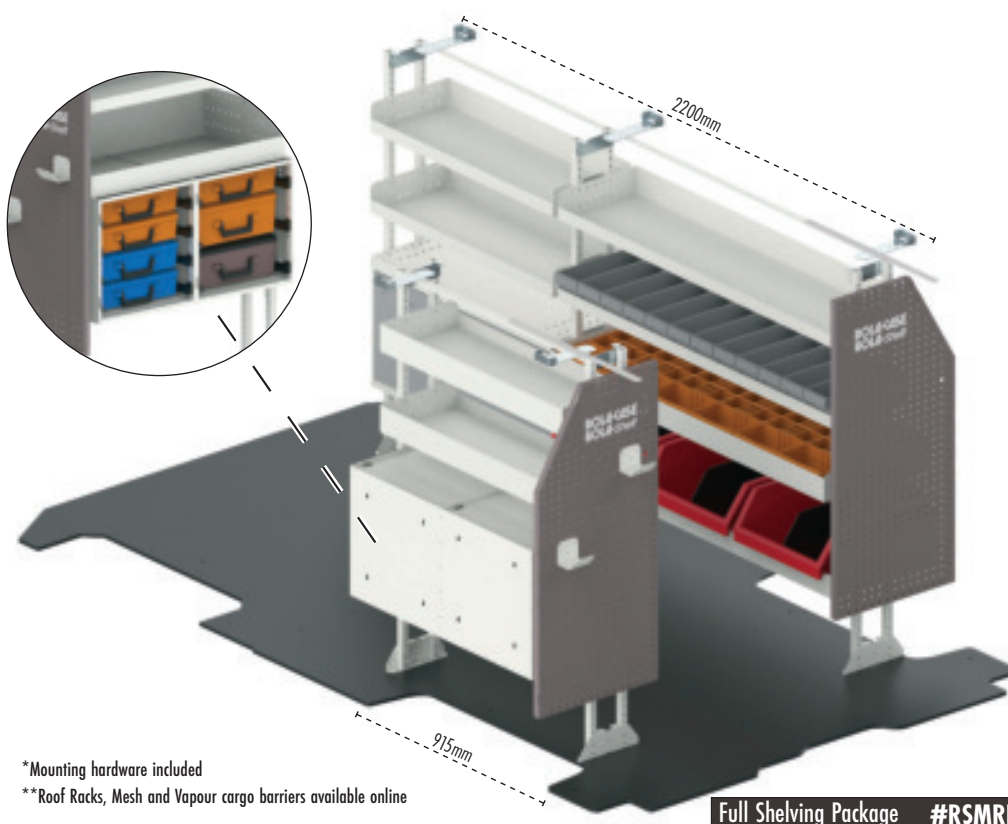

Passenger's Side

1	RSSF/HD/80/X	Heavy Duty Start Frame
2	RSSHL/85	Low Mount Shelf
2	RSSHL/86	Floor Mount Shelf
1	RSPEP/L	Left End Panel

*Mounting hardware included

**Roof Racks, Mesh and Vapour cargo barriers available online

Full Shelving Package #RSMRLBA

GENERAL PACKAGE

Driver's Side

Qty Code

1	RSSF/HD/80/X	Heavy Duty Start Frame
1	RSEFR/HD/120/X	Heavy Duty Extension Frame
2	RSSHL/85	Low Mount Shelf
1	RSLBX/82	8 Series Lockable Box
2	RSSHL/125	Low Mount Shelf
1	RSSHL/129	Floor Mount Shelf
1	RSSHL/126	Floor Mount Shelf
12	RP100	Small Plastic Grey Bin
6	RP428	Medium Orange Bin With Dividers
3	RP240	Extra Large Red Plastic Bin
1	RSPEP/R	Right End Panel

Passenger's Side

1	RSSF/HD/80/X	Heavy Duty Start Frame
2	RSSHL/85	Low Mount Shelf
1	RCSK7/C	3 Drawer RolaCase Cabinet Kit
1	RCSK6/C	4 Drawer RolaCase Cabinet Kit
2	RSBAR/80	8 Series Support Bar
1	RSPEP/L	Left End Panel
2	RSPEP/HK	End Panel Hooks

*Mounting hardware included

**Roof Racks, Mesh and Vapour cargo barriers available online

Full Shelving Package #RSMRLGE

*Mounting hardware included
**Roof Racks, Mesh and Vapour cargo barriers available online