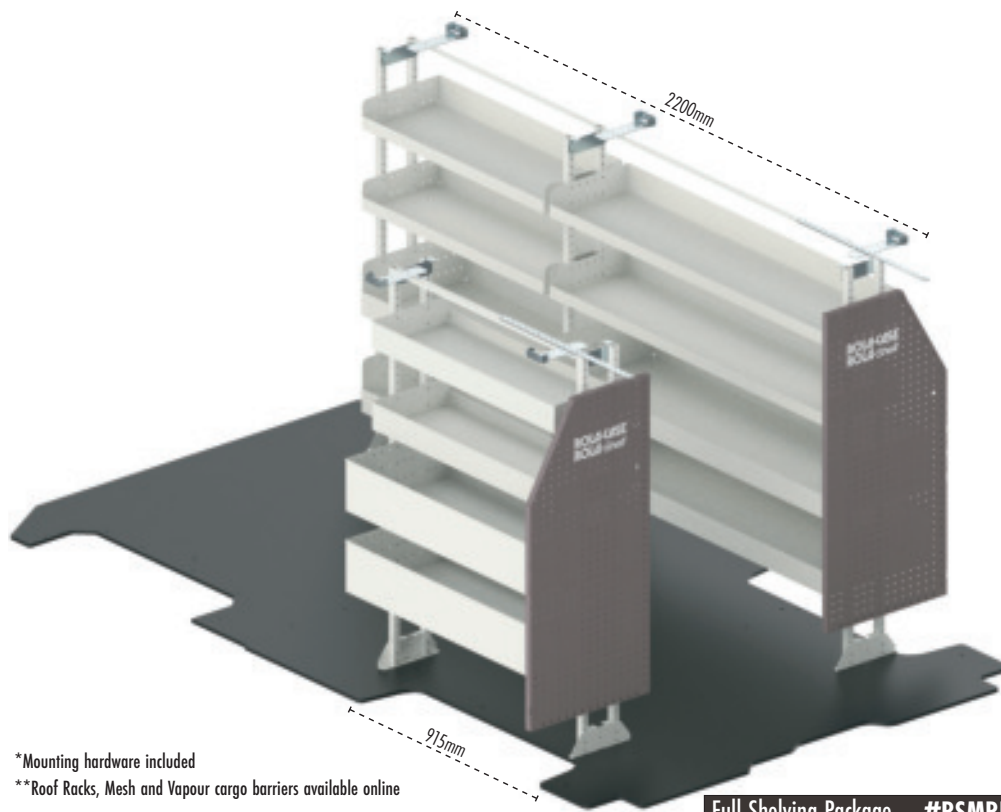

Mercedes Benz Sprinter SWB

Toyota HiAce LWB 2019+
Model 8+10 series (1950mm)
configuration on Driver's Side
& 10 Series (1085mm) on
Passenger's Side, posts will be
1227 not 1539

*When ordering, please supply the year,
make, and model of your vehicle

FITTED MITSUBISHI EXPRESS LWB

For more vehicle-specific packages,
please go online to www.rolacase.com

MID ROOF LWB VANS

BASIC PACKAGE

Driver's Side

Qty Code

1	RSSF/HD/80/X	Heavy Duty Start Frame
1	RSEFR/HD/120/X	Heavy Duty Extension Frame
2	RSSHL/85	Low Mount Shelf
2	RSSHL/86	Floor Mount Shelf
2	RSSHL/125	Low Mount Shelf
2	RSSHL/126	Floor Mount Shelf
1	RSPEP/R	Right End Panel

Passenger's Side

1	RSSF/HD/80/X	Heavy Duty Start Frame
2	RSSHL/85	Low Mount Shelf
2	RSSHL/86	Floor Mount Shelf
1	RSPEP/L	Left End Panel

*Mounting hardware included

**Roof Racks, Mesh and Vapour cargo barriers available online

Full Shelving Package #RSMRLBA

GENERAL PACKAGE

Driver's Side

Qty Code

1	RSSF/HD/80/X	Heavy Duty Start Frame
1	RSEFR/HD/120/X	Heavy Duty Extension Frame
2	RSSHL/85	Low Mount Shelf
1	RSLBX/82	8 Series Lockable Box
2	RSSHL/125	Low Mount Shelf
1	RSSHL/129	Floor Mount Shelf
1	RSSHL/126	Floor Mount Shelf
12	RP100	Small Plastic Grey Bin
6	RP428	Medium Orange Bin With Dividers
3	RP240	Extra Large Red Plastic Bin
1	RSPEP/R	Right End Panel