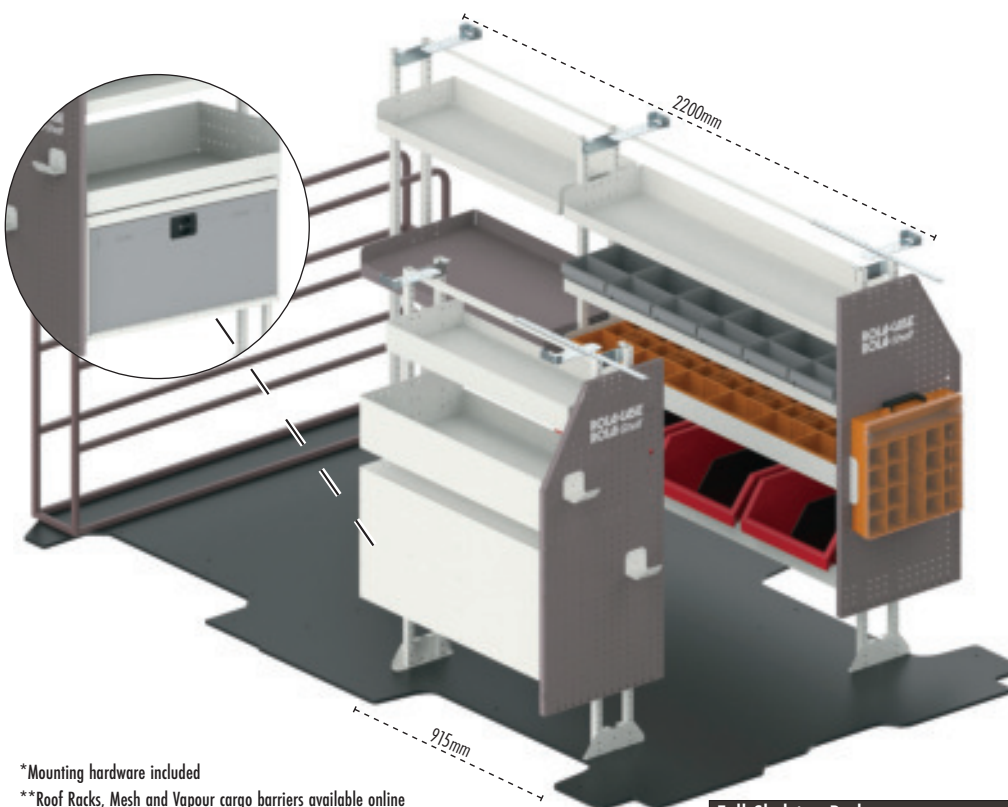

*Mounting hardware included
**Roof Racks, Mesh and Vapour cargo barriers available online

Full Shelving Package #RSMRLDX

DELUXE PACKAGE

Driver's Side

Qty	Code	Description
1	RSSF/HD/80/X	Heavy Duty Start Frame
1	RSEF/HD/120/X	Heavy Duty Extension Frame
1	RSSH/84	Mid Mount Shelf
1	RSSH/85	Low Mount Shelf
1	RSLBX/82	8 Series Lockable Box
1	RSFLE+RS840A	Floor Mount Enclosure
1	RSSH/124	Mid Mount Shelf
1	RSSH/125	Low Mount Shelf
1	RSSH/129	Floor Mount Shelf
1	RSSH/126	Floor Mount Shelf
6	RP60	Medium Red Plastic Bin
6	RP200	Medium Grey Plastic Bin + Dividers
6	RP428	Medium Orange Plastic Bin + Dividers
3	RP240	Extra Large Red Plastic Bin + Dividers
1	RSPEP/R	Right End Panel
1	RSPEP/TY	End Panel Tool Tray

MID ROOF LWB VANS

HVAC PACKAGE

*Mounting hardware included
**Roof Racks, Mesh and Vapour cargo barriers available online

Driver's Side

Qty	Code	Description
1	RSSF/HD/80/X	Heavy Duty Start Frame
1	RSEFR/HD/80/X	Heavy Duty Extension Frame
1	RSGAC/42	Oxygen/Acetylene Gas Cabinet
4	RSSHL/85	Low Mount Shelf
1	RSSHL/89	Floor Mount Shelf
1	RSSHL/86	Floor Mount Shelf
1	RSLBX/82	8 Series Lockable Box
4	RP200	Medium Grey Plastic Bin + Dividers
4	RP428	Medium Orange Plastic Bin + Dividers
2	RP240	Extra Large Red Plastic Bin
1	RSPEP/R	Right End Panel

Full Shelving Package #RSMRLHV

SERVICE PACKAGE

*Mounting hardware included
**Roof Racks, Mesh and Vapour cargo barriers available online

Driver's Side

Qty	Code	Description
1	RSSF/HD/80/X	Heavy Duty Start Frame
1	RSEFR/HD/120/X	Heavy Duty Extension Frame
1	RSSHL/85	Low Mount Shelf
1	RSWB/80	Work Bench
2	RSSHL/125	Low Mount Shelf
1	RSSHL/129	Floor Mount Shelf
1	RSSHL/126	Floor Mount Shelf
6	RP200	Medium Grey Plastic Bin + Dividers
6	RP428	Large Orange Plastic Bin + Dividers
3	RP240	Extra Large Red Plastic Bin
1	FRAME GUARD	Sign Holder
1	RSPEP/R	Right End Panel
1	RCVCH	Vertical Case Holder
1	RC001/CL	RolaCase with Clear Lid