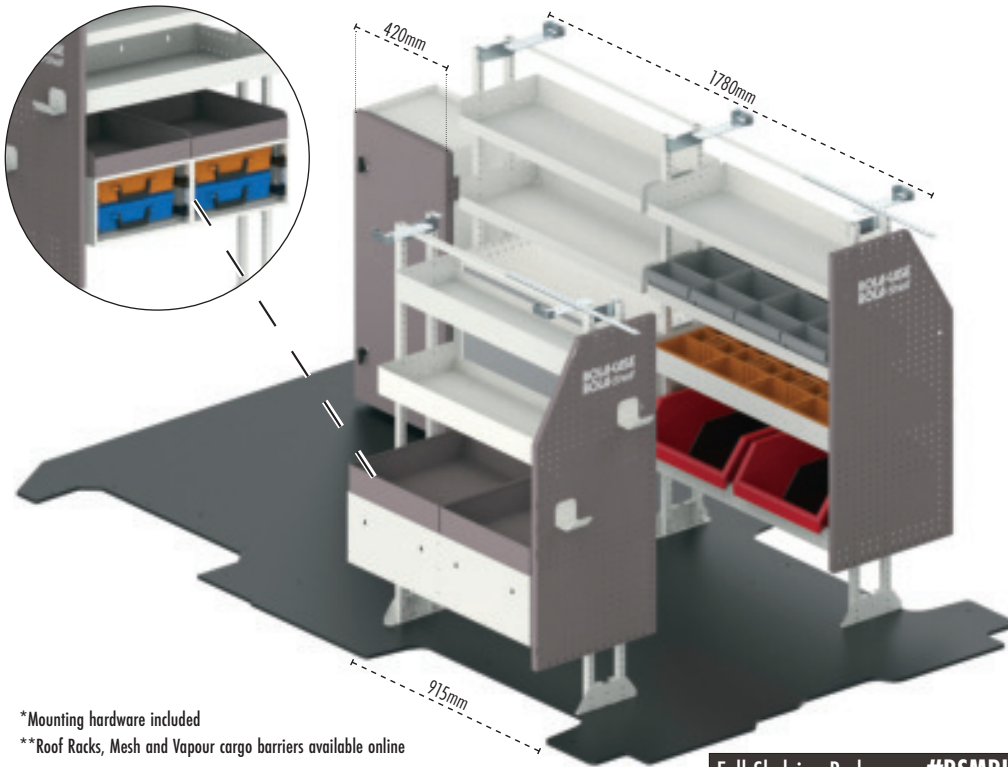

Passenger's Side

1	RSSF/HD/80/X	Heavy Duty Start Frame Shell
1	RSSH/84	Mid Mount Shelf
1	RSSH/85	Low Mount Shelf
1	RCSK3/C	2 Drawer Cabinet Kit
1	RCSK2/C	3 Drawer Cabinet Kit
2	RSBAR/80	8 Series Support Bar
1	RSPEP/L	Left End Panel
2	RSPEP/HK	End Panel Hooks

*Mounting hardware included
**Roof Racks, Mesh and Vapour cargo barriers available online

Full Shelving Package #RSMRLDX

DELUXE PACKAGE

Driver's Side

Qty	Code	Description
1	RSSF/HD/80/X	Heavy Duty Start Frame
1	RSEF/HD/120/X	Heavy Duty Extension Frame
1	RSSH/84	Mid Mount Shelf
1	RSSH/85	Low Mount Shelf
1	RSLBX/82	8 Series Lockable Box
1	RSFLE+RS840A	Floor Mount Enclosure
1	RSSH/124	Mid Mount Shelf
1	RSSH/125	Low Mount Shelf
1	RSSH/129	Floor Mount Shelf
1	RSSH/126	Floor Mount Shelf
6	RP60	Medium Red Plastic Bin
6	RP200	Medium Grey Plastic Bin + Dividers
6	RP428	Medium Orange Plastic Bin + Dividers
3	RP240	Extra Large Red Plastic Bin + Dividers
1	RSPEP/R	Right End Panel
1	RSPEP/TY	End Panel Tool Tray

Passenger's Side

1	RSSF/HD/80/X	Heavy Duty Start Frame
1	RSSH/84	Mid Mount Shelf
2	RCC/TT/40	Cabinet Tray
1	RCSK5/C	4 Drawer Cabinet Kit
1	RCKIT40/14	4 Drawer Cabinet Kit
2	RSBAR/80	8 Series Support Bar
1	RSPEP/L	Left End Panel
2	RSPEP/HK	End Panel Hooks

MID ROOF LWB VANS

HVAC PACKAGE

*Mounting hardware included
**Roof Racks, Mesh and Vapour cargo barriers available online

Driver's Side

Qty	Code	Description
1	RSSF/HD/80/X	Heavy Duty Start Frame
1	RSEFR/HD/80/X	Heavy Duty Extension Frame
1	RSGAC/42	Oxygen/Acetylene Gas Cabinet
4	RSSHL/85	Low Mount Shelf
1	RSSHL/89	Floor Mount Shelf
1	RSSHL/86	Floor Mount Shelf
1	RSLBX/82	8 Series Lockable Box
4	RP200	Medium Grey Plastic Bin + Dividers
4	RP428	Medium Orange Plastic Bin + Dividers
2	RP240	Extra Large Red Plastic Bin
1	RSPEP/R	Right End Panel