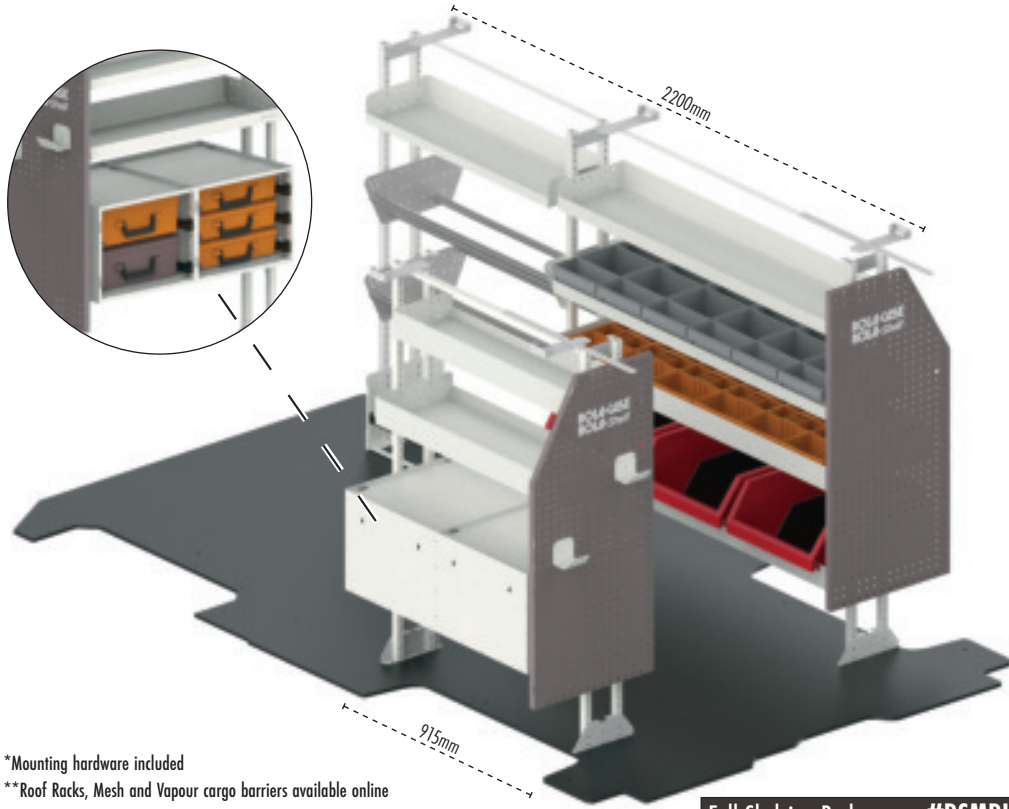

Passenger's Side

1	RSSF/HD/80/X	Heavy Duty Start Frame
2	RSSHL/85	Low Mount Shelf
2	RSSHL/86	Floor Mount Shelf
1	RSPEP/L	Left End Panel

*Mounting hardware included

**Roof Racks, Mesh and Vapour cargo barriers available online

Passenger's Side

1	RSSF/HD/80/X	Heavy Duty Start Frame
2	RSSHL/85	Low Mount Shelf
1	RCSK7/C	3 Drawer RolaCase Cabinet Kit
1	RCSK6/C	4 Drawer RolaCase Cabinet Kit
2	RSBAR/80	8 Series Support Bar
1	RSPEP/L	Left End Panel
2	RSPEP/HK	End Panel Hooks

*Mounting hardware included

**Roof Racks, Mesh and Vapour cargo barriers available online

Full Shelving Package #RSMRLGE

*Mounting hardware included
**Roof Racks, Mesh and Vapour cargo barriers available online

Full Shelving Package #RSMRLEL

ELECTRICAL PACKAGE

Driver's Side

Qty	Code	Description
1	RSSF/HD/80/X	Heavy Duty Start Frame
1	RSEF/HD/120/X	Heavy Duty Extension Frame
1	RSSH/84	Mid Mount Shelf
2	RSCDH/81	Cable Drum Holder
1	RSFLE+RS840A	Floor Mount Enclosure
1	RSSH/124	Mid Mount Shelf
1	RSSH/125	Low Mount Shelf
1	RSSH/129	Floor Mount Shelf
1	RSSH/126	Floor Mount Shelf
6	RP200	Medium Grey Plastic Bin + Dividers
6	RP428	Medium Orange Plastic Bin + Dividers
3	RP240	Large Red Plastic Bin + Dividers
1	RSPEP/R	Right End Panel