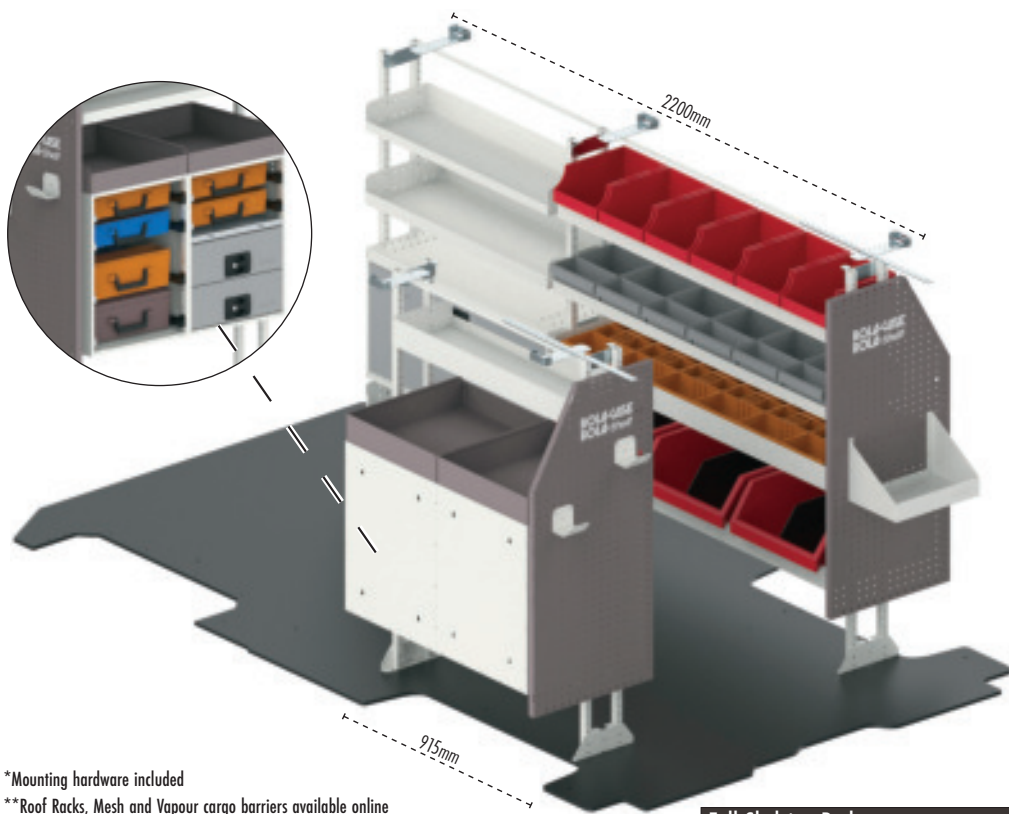

*Mounting hardware included

**Roof Racks, Mesh and Vapour cargo barriers available online

Full Shelving Package #RSMRLGE

*Mounting hardware included
**Roof Racks, Mesh and Vapour cargo barriers available online

Full Shelving Package #RSMRLEL

ELECTRICAL PACKAGE

Driver's Side

Qty	Code	Description
1	RSSF/HD/80/X	Heavy Duty Start Frame
1	RSEF/HD/120/X	Heavy Duty Extension Frame
1	RSSH/84	Mid Mount Shelf
2	RSCDH/81	Cable Drum Holder
1	RSFLE+RS840A	Floor Mount Enclosure
1	RSSH/124	Mid Mount Shelf
1	RSSH/125	Low Mount Shelf
1	RSSH/129	Floor Mount Shelf
1	RSSH/126	Floor Mount Shelf
6	RP200	Medium Grey Plastic Bin + Dividers
6	RP428	Medium Orange Plastic Bin + Dividers
3	RP240	Large Red Plastic Bin + Dividers
1	RSPEP/R	Right End Panel

Passenger's Side

1	RSSF/HD/80/X	Heavy Duty Start Frame Shell
1	RSSH/84	Mid Mount Shelf
1	RSSH/85	Low Mount Shelf
1	RCSK3/C	2 Drawer Cabinet Kit
1	RCSK2/C	3 Drawer Cabinet Kit
2	RSBAR/80	8 Series Support Bar
1	RSPEP/L	Left End Panel
2	RSPEP/HK	End Panel Hooks

*Mounting hardware included
**Roof Racks, Mesh and Vapour cargo barriers available online

Full Shelving Package #RSMRLDX

DELUXE PACKAGE

Driver's Side

Qty	Code	Description
1	RSSF/HD/80/X	Heavy Duty Start Frame
1	RSEF/HD/120/X	Heavy Duty Extension Frame
1	RSSH/84	Mid Mount Shelf
1	RSSH/85	Low Mount Shelf
1	RSLBX/82	8 Series Lockable Box
1	RSFLE+RS840A	Floor Mount Enclosure
1	RSSH/124	Mid Mount Shelf
1	RSSH/125	Low Mount Shelf
1	RSSH/129	Floor Mount Shelf
1	RSSH/126	Floor Mount Shelf
6	RP60	Medium Red Plastic Bin
6	RP200	Medium Grey Plastic Bin + Dividers
6	RP428	Medium Orange Plastic Bin + Dividers
3	RP240	Extra Large Red Plastic Bin + Dividers
1	RSPEP/R	Right End Panel
1	RSPEP/TY	End Panel Tool Tray