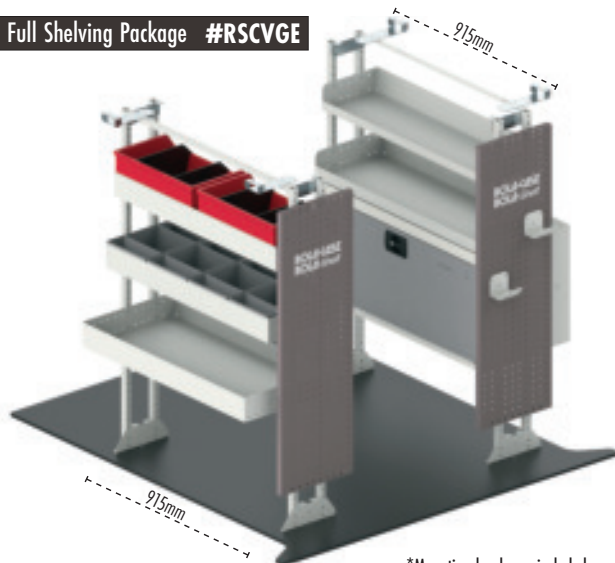

For Vehicles:

VW Caddy
SWB/Maxi/Maxi Crew

Renault Kangoo
Compact/Maxi/MaxiCrew

*When ordering, please supply the year,
make, and model of your vehicle

**For more vehicle-specific packages,
please go online to www.rolacase.com**

RENAULT
KANGOO MAXI

Full Shelving Package #RSCVBA

*Mounting hardware included
**Roof Racks, Mesh and Vapour cargo barriers available online

BASIC PACKAGE

Driver's Side

Qty	Code	Description
1	RSSF/HD/80/1227	Heavy Duty Start Frame
3	RSSL/85	Low Mount Shelf
1	RSP/UNV	End Panel

Passenger's Side

1	RSSF/HD/80/1227	Heavy Duty Start Frame
3	RSSL/85	Low Mount Shelf
1	RSP/UNV	End Panel

Full Shelving Package #RSCVGE

*Mounting hardware included
**Roof Racks, Mesh and Vapour cargo barriers available online

GENERAL PACKAGE

Driver's Side

Qty	Code	Description
1	RSSF/HD/80/1227	Heavy Duty Start Frame
1	RSSL/84	Mid Mount Shelf
1	RSSL/85	Low Mount Shelf
1	RSLBX/82	8 Series Lockable Box
1	RSP/UNV	End Panel
2	RSP/HK	End Panel Hooks