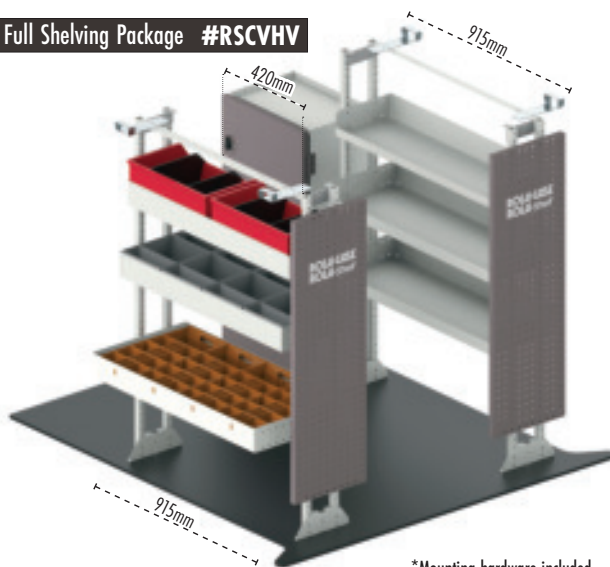

Passenger's Side

1	RSSF/HD/80/1227	Heavy Duty Start Frame
1	RSSHL/84	Mid Mount Shelf
1	RSSHL/85	Low Mount Shelf
2	RP120	Large Red Plastic Bin + Dividers
4	RP200	Medium Grey Bins + Dividers
1	RSCDH/81	Cable Drum Holder
1	RSPEP/UNV	End Panel

Full Shelving Package #RSCVDX

*Mounting hardware included
**Roof Racks, Mesh and Vapour cargo barriers available online

DELUXE PACKAGE

Driver's Side

Qty	Code	Description
1	RSSF/HD/80/1227	Heavy Duty Start Frame
1	RSSHL/84	Mid Mount Shelf
1	RSSHL/85	Low Mount Shelf
1	RCSK6/C	4 RolaCase Drawer Cabinet Kit
1	RCSK7/C	3 RolaCase Drawer Cabinet Kit
2	RSBAR/80	8 Series Support Bar
1	RSPEP/UNV	End Panel

Passenger's Side

1	RSSF/HD/80/1227	Heavy Duty Start Frame Shell
1	RSSHL/84	Mid Mount Shelf
1	RSSHL/85	Low Mount Shelf
1	RSSHL/89	Floor Mount Shelf
2	RP120	Medium Red Plastic Bin
4	RP200	Medium Grey Plastic Bin + Dividers
4	RP428	Medium Orange Plastic Bin + Dividers
1	RSPEP/UNV	End Panel

Full Shelving Package #RSCVHV

*Mounting hardware included
**Roof Racks, Mesh and Vapour cargo barriers available online

HVAC PACKAGE

Driver's Side

Qty	Code	Description
1	RSSF/HD/80/1227	Heavy Duty Start Frame
1	RSSHL/84	Mid Mount Shelf
2	RSSHL/85	Low Mount Shelf
1	RSGAC/42	Vented Gas Cabinet
1	RSPEP/UNV	End Panel