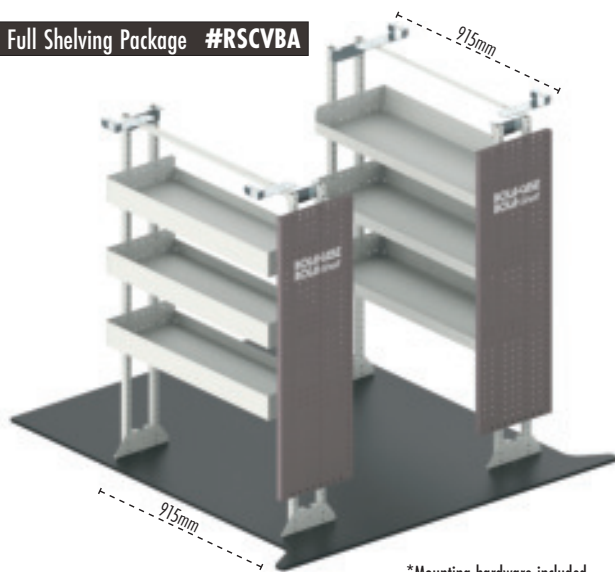

For Vehicles:

VW Caddy
SWB/Maxi/Maxi Crew

Renault Kangoo
Compact/Maxi/MaxiCrew

*When ordering, please supply the year,
make, and model of your vehicle

**For more vehicle-specific packages,
please go online to www.rolacase.com**

RENAULT
KANGOO MAXI

Full Shelving Package #RSCVBA

*Mounting hardware included
**Roof Racks, Mesh and Vapour cargo barriers available online

BASIC PACKAGE

Driver's Side

Qty	Code	Description
1	RSSF/HD/80/1227	Heavy Duty Start Frame
3	RSSL/85	Low Mount Shelf
1	RSP/UNV	End Panel

Passenger's Side

1	RSSF/HD/80/1227	Heavy Duty Start Frame
3	RSSL/85	Low Mount Shelf
1	RSP/UNV	End Panel

Full Shelving Package #RSCVGE

*Mounting hardware included
**Roof Racks, Mesh and Vapour cargo barriers available online

GENERAL PACKAGE

Driver's Side

Qty	Code	Description
1	RSSF/HD/80/1227	Heavy Duty Start Frame
1	RSSL/84	Mid Mount Shelf
1	RSSL/85	Low Mount Shelf
1	RSLBX/82	8 Series Lockable Box
1	RSP/UNV	End Panel
2	RSP/HK	End Panel Hooks