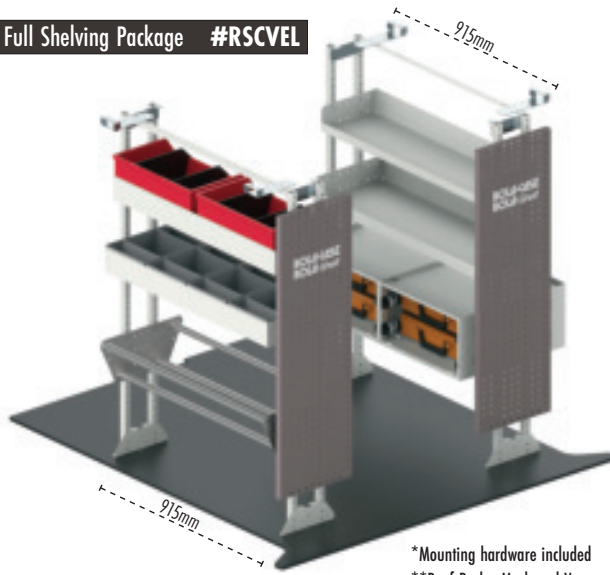

RENAULT
KANGOO MAXI

Full Shelving Package #RSCVBA

*Mounting hardware included
**Roof Racks, Mesh and Vapour cargo barriers available online

BASIC PACKAGE

Driver's Side

Qty	Code	Description
1	RSSF/HD/80/1227	Heavy Duty Start Frame
3	RSSL/85	Low Mount Shelf
1	RSP/UNV	End Panel

GENERAL PACKAGE

Driver's Side

Qty	Code	Description
1	RSSF/HD/80/1227	Heavy Duty Start Frame
1	RSSL/84	Mid Mount Shelf
1	RSSL/85	Low Mount Shelf
1	RSLBX/82	8 Series Lockable Box
1	RSP/UNV	End Panel
2	RSP/HK	End Panel Hooks

Passenger's Side

1	RSSF/HD/80/1227	Heavy Duty Start Frame
1	RSSL/84	Mid Mount Shelf
1	RSSL/85	Low Mount Shelf
1	RSSL/88	Floor Mount Shelf
2	RP120	Medium Red Plastic Bin
4	RP200	Medium Grey Bins + Dividers
1	RSP/UNV	End Panel

Full Shelving Package #RSCVEL

*Mounting hardware included
**Roof Racks, Mesh and Vapour cargo barriers available online

ELECTRICAL PACKAGE

Driver's Side

Qty	Code	Description
1	RSSF/HD/80/1227	Heavy Duty Start Frame
1	RSSHL/84	Mid Mount Shelf
1	RSSHL/85	Low Mount Shelf
2	RC2DC	Drawer Cabinet
2	RSBAR/80	8 Series Support Bar
4	RC001	RolaCase
1	RSPEP/UNV	End Panel