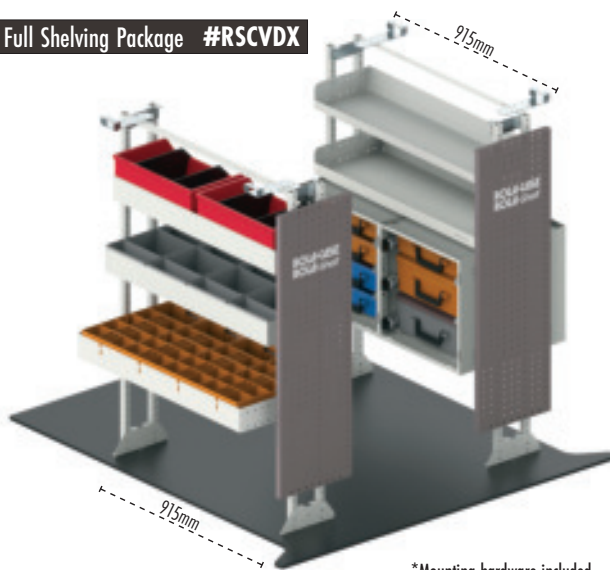

Passenger's Side

1	RSSF/HD/80/1227	Heavy Duty Start Frame
1	RSSL/84	Mid Mount Shelf
1	RSSL/85	Low Mount Shelf
1	RSSL/88	Floor Mount Shelf
2	RP120	Medium Red Plastic Bin
4	RP200	Medium Grey Bins + Dividers
1	RSP/UNV	End Panel

Full Shelving Package #RSCVEL

*Mounting hardware included
**Roof Racks, Mesh and Vapour cargo barriers available online

ELECTRICAL PACKAGE

Driver's Side

Qty	Code	Description
1	RSSF/HD/80/1227	Heavy Duty Start Frame
1	RSSHL/84	Mid Mount Shelf
1	RSSHL/85	Low Mount Shelf
2	RC2DC	Drawer Cabinet
2	RSBAR/80	8 Series Support Bar
4	RC001	RolaCase
1	RSPEP/UNV	End Panel

Passenger's Side

1	RSSF/HD/80/1227	Heavy Duty Start Frame
1	RSSHL/84	Mid Mount Shelf
1	RSSHL/85	Low Mount Shelf
2	RP120	Large Red Plastic Bin + Dividers
4	RP200	Medium Grey Bins + Dividers
1	RSCDH/81	Cable Drum Holder
1	RSPEP/UNV	End Panel

Full Shelving Package #RSCVDX

*Mounting hardware included
**Roof Racks, Mesh and Vapour cargo barriers available online

DELUXE PACKAGE

Driver's Side

Qty	Code	Description
1	RSSF/HD/80/1227	Heavy Duty Start Frame
1	RSSHL/84	Mid Mount Shelf
1	RSSHL/85	Low Mount Shelf
1	RCSK6/C	4 RolaCase Drawer Cabinet Kit
1	RCSK7/C	3 RolaCase Drawer Cabinet Kit
2	RSBAR/80	8 Series Support Bar
1	RSPEP/UNV	End Panel